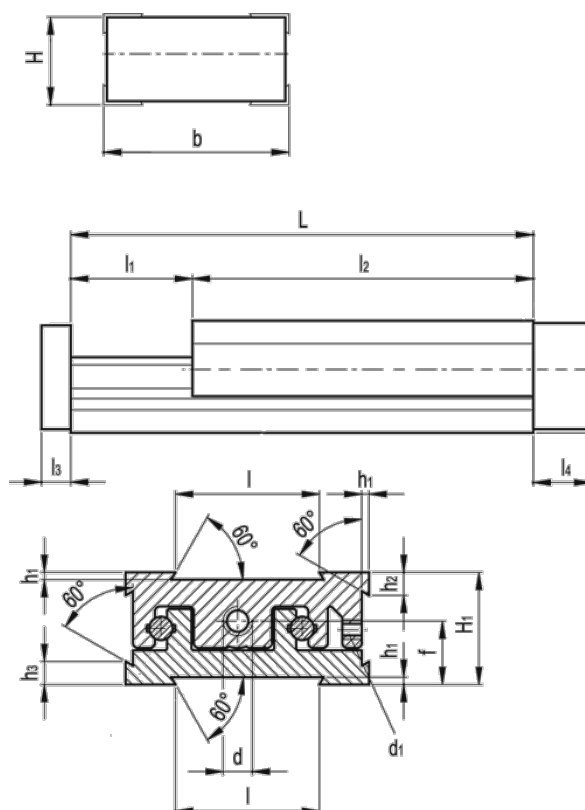

# Data Sheet

Article number: 20782011

Description: Adjustable slide unit  
GN 900-50-120-50-S-1

## Measures

b = 50	h3 = 7.0
d = M6x1	l = 30
d1 = M4	L - l1 = 120-50
f = 13.0	l2 = 70
H = 23.0	l3 = 6
h1 = 1.5	l4 = 12
H1 = 23	
h2 = 4.5	